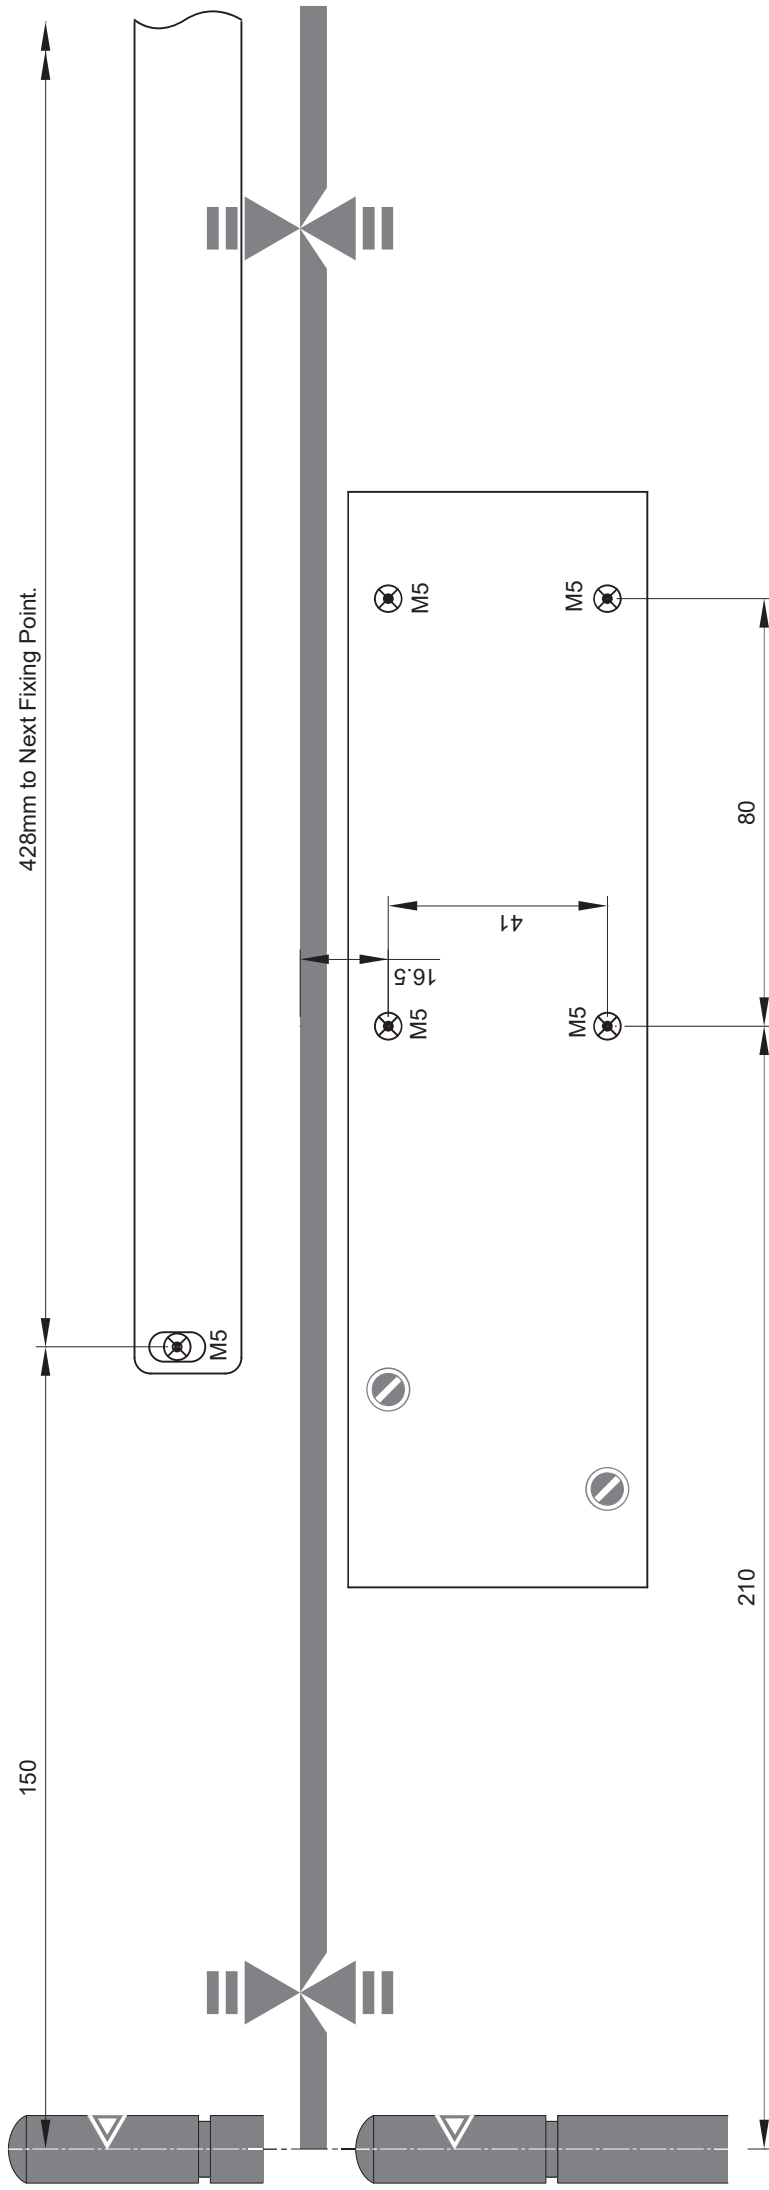

**Door Mount Pull or Frame Mount Push Installation**

**Door Mount Pull or Frame Mount Push Installation**

428mm to Next Fixing Point.